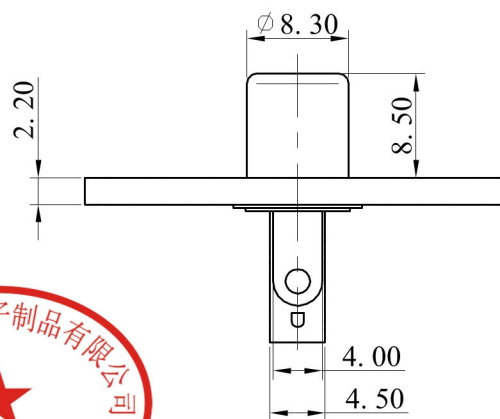

ALLOWANCE	
UNDER 3	± 0.1
3 TO 6	± 0.15
6 TO 15	± 0.2
15 TO 50	± 0.25
50 OVER	± 0.3

MODEL NO :RCA-110A	ALLOWANCE:	DRAWN BY:
TYPE: RCA JACK	UNIT: mm	CHECKED BY:
MATERIAL NO :	SCALE:	APPROVED BY:
PROJECTION		东莞市朗纶电子制品有限公司 Dongguan langlun electronic products Co., Ltd