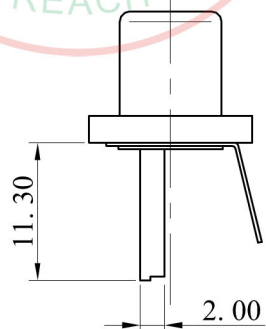

ALLOWANCE	
UNDER 3	± 0.1
3 TO 6	± 0.15
6 TO 15	± 0.2
15 TO 50	± 0.25
50 OVER	± 0.3

MODEL NO :RCA-110A	ALLOWANCE:	DRAWN BY:
TYPE: RCA JACK	UNIT: mm	CHECKED BY:
MATERIAL NO :	SCALE:	APPROVED BY:
PROJECTION		东莞市朗纶电子制品有限公司 Dongguan langlun electronic products Co., Ltd