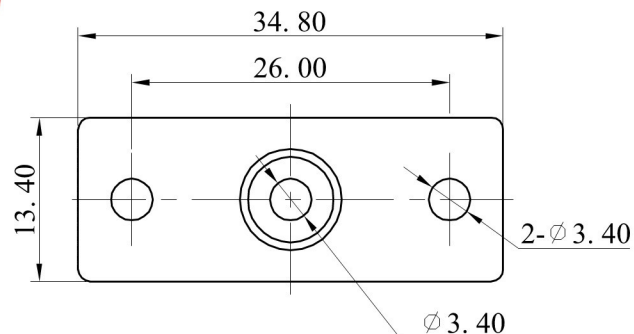

ALLOWANCE	
UNDER 3	± 0.1
3 TO 6	± 0.15
6 TO 15	± 0.2
15 TO 50	± 0.25
50 OVER	± 0.3

MODEL NO :RCA-110A	ALLOWANCE:	DRAWN BY:
TYPE: RCA JACK	UNIT: mm	CHECKED BY:
MATERIAL NO :	SCALE:	APPROVED BY:
PROJECTION		东莞市朗纶电子制品有限公司 Dongguan langlun electronic products Co., Ltd