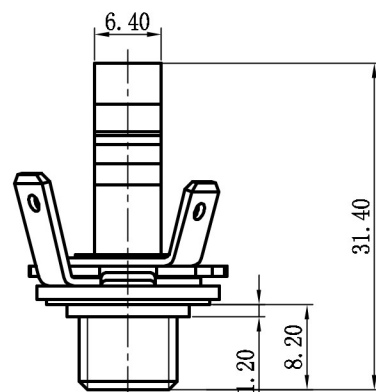

ALLOWANCE	
UNDER 3	±0.1
3 TO 6	+0.15
6 TO 15	+0.2
15 TO 50	+0.25
50 OVER	+0.3

MODEL NO: SJ-6348A	ALLOWANCE:	DRAWN BY:
TYPE: 6.35 PHONE JACK	UNIT: mm	CHECKED BY:
MATERIAL NO:	SCALE:	APPROVED BY:
PROJECTION		东莞市朗纶电子制品有限公司 Dongguan langlun electronic products Co., Ltd