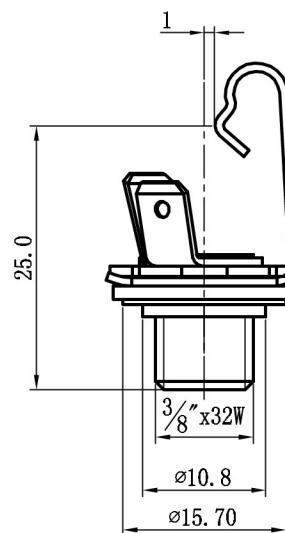

ALLOWANCE	
UNDER 3	±0.1
3 TO 6	+0.15
6 TO 15	+0.2
15 TO 50	+0.25
50 OVER	+0.3

MODEL NO: SJ-6348A	ALLOWANCE:	DRAWN BY:
TYPE: 6.35 PHONE JACK	UNIT: mm	CHECKED BY:
MATERIAL NO:	SCALE:	APPROVED BY:
PROJECTION		东莞市朗纶电子制品有限公司 Dongguan langlun electronic products Co., Ltd