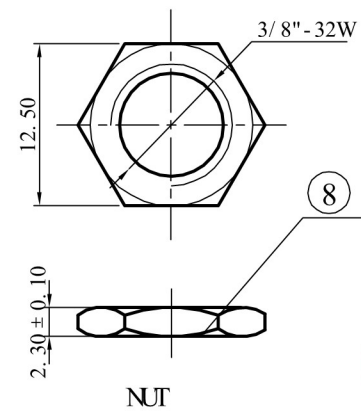

ALLOWANCE	
UNDER 3	± 0.1
3 TO 6	± 0.15
6 TO 15	± 0.2
15 TO 50	± 0.25
50 OVER	± 0.3

SCHEMATIC

NO:	T	R	X	S
SJ6305A-5P	SJ6305A-3P DOUBLE SOUND TRACK	SJ6305A-3P SINGLE SOUND TRACK	SJ6305A-2P SINGLE SOUND TRACK	

MODEL NO: SJ-6305A-5P	ALLOWANCE:	DRAWN BY:
TYPE: 6.35 PHONE JACK	UNIT: mm	CHECKED BY:
MATERIAL NO:	SCALE:	APPROVED BY:
PROJECTION 		东莞市朗纶电子制品有限公司 Dongguan langlun electronic products Co., Ltd