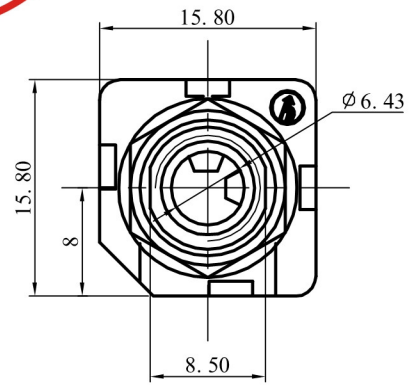

ALLOWANCE	
UNDER 3	± 0.1
3 TO 6	± 0.15
6 TO 15	± 0.2
15 TO 50	± 0.25
50 OVER	± 0.3

SCHEMATIC

NO:	T	R	X	S
SJ6305A-5P	SJ6305A-3P DOUBLE SOUND TRACK	SJ6305A-3P SINGLE SOUND TRACK	SJ6305A-2P SINGLE SOUND TRACK	

MODEL NO: SJ-6305A-5P	ALLOWANCE:	DRAWN BY:
TYPE: 6.35 PHONE JACK	UNIT: mm	CHECKED BY:
MATERIAL NO:	SCALE:	APPROVED BY:
PROJECTION 		东莞市朗纶电子制品有限公司 Dongguan langlun electronic products Co., Ltd