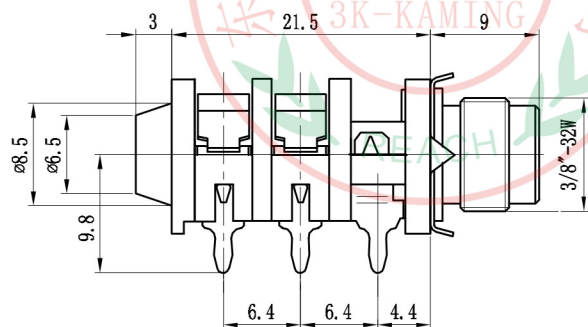

ALLOWANCE	
UNDER 3	±0.1
3 TO 6	±0.15
6 TO 15	±0.2
15 TO 50	±0.25
50 OVER	±0.3

电路图

MODEL NO: SJ-6347D	ALLOWANCE:	DRAWN BY:
TYPE: 6.35 PHONE JACK	UNIT: mm	CHECKED BY:
MATERIAL NO:	SCALE:	APPROVED BY:
PROJECTION		东莞市朗纶电子制品有限公司 Dongguan langlun electronic products Co., Ltd