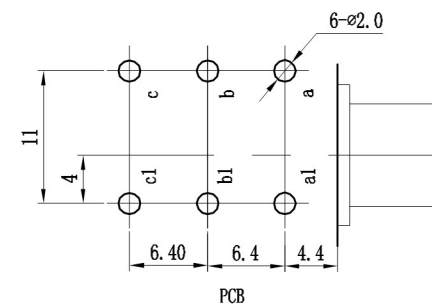

ALLOWANCE	
UNDER 3	±0.1
3 TO 6	±0.15
6 TO 15	±0.2
15 TO 50	±0.25
50 OVER	±0.3

电路图

MODEL NO: SJ-6347D	ALLOWANCE:	DRAWN BY:
TYPE: 6.35 PHONE JACK	UNIT: mm	CHECKED BY:
MATERIAL NO:	SCALE:	APPROVED BY:
PROJECTION		东莞市朗纶电子制品有限公司 Dongguan langlun electronic products Co., Ltd