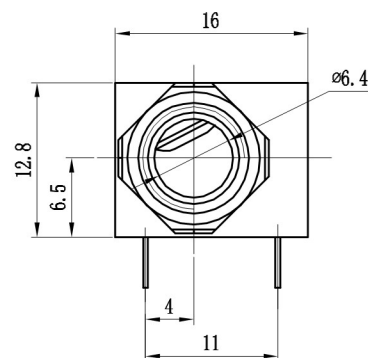

ALLOWANCE	
UNDER 3	±0.1
3 TO 6	±0.15
6 TO 15	±0.2
15 TO 50	±0.25
50 OVER	±0.3

电路图

MODEL NO: SJ-6347D	ALLOWANCE:	DRAWN BY:
TYPE: 6.35 PHONE JACK	UNIT: mm	CHECKED BY:
MATERIAL NO:	SCALE:	APPROVED BY:
PROJECTION		东莞市朗纶电子制品有限公司 Dongguan langlun electronic products Co., Ltd