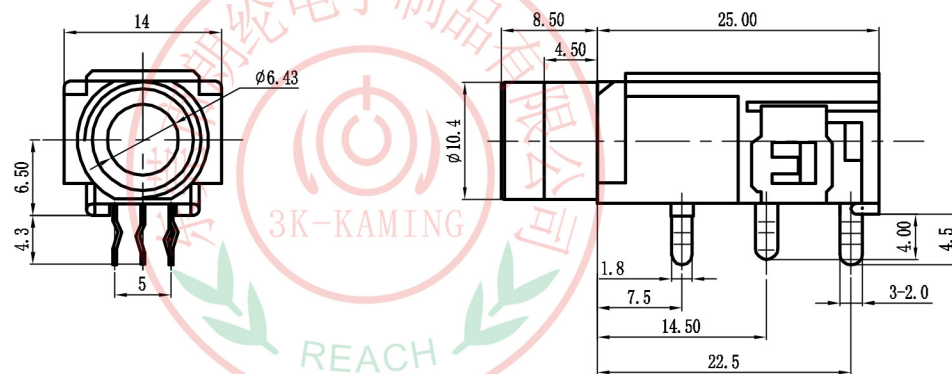

ALLOWANCE	
UNDER 3	± 0.1
3 TO 6	± 0.15
6 TO 15	± 0.2
15 TO 50	± 0.25
50 OVER	± 0.3

MODEL NO :SJ-6325	ALLOWANCE:	DRAWN BY:
TYPE: 6.35 PHONE JACK	UNIT: mm	CHECKED BY:
MATERIAL NO :	SCALE:	APPROVED BY:
PROJECTION		东莞市朗纶电子制品有限公司 Dongguan langlun electronic products Co., Ltd