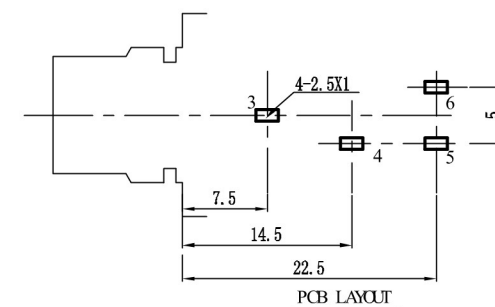

ALLOWANCE	
UNDER 3	± 0.1
3 TO 6	± 0.15
6 TO 15	± 0.2
15 TO 50	± 0.25
50 OVER	± 0.3

MODEL NO :SJ-6325	ALLOWANCE:	DRAWN BY:
TYPE: 6.35 PHONE JACK	UNIT: mm	CHECKED BY:
MATERIAL NO :	SCALE:	APPROVED BY:
PROJECTION		东莞市朗纶电子制品有限公司 Dongguan langlun electronic products Co., Ltd