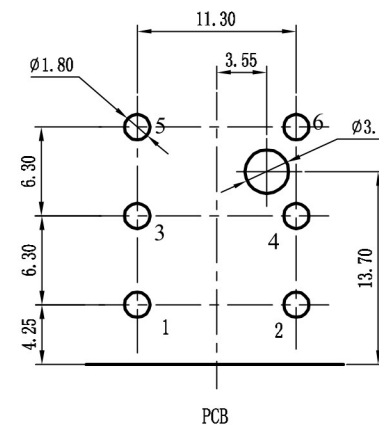

ALLOWANCE	
UNDER 3	±0.1
3 TO 6	+0.15
6 TO 15	+0.2
15 TO 50	+0.25
50 OVER	+0.3

SCHEMATIA

MODEL NO: SJ-6307D	ALLOWANCE:	DRAWN BY:
TYPE: 6.35 PHONE JACK	UNIT: mm	CHECHED BY:
MATERIAL NO:	SCALE:	APPROVED BY:
PROJECTION		东莞市朗纶电子制品有限公司 Dongguan langlun electronic products Co., Ltd