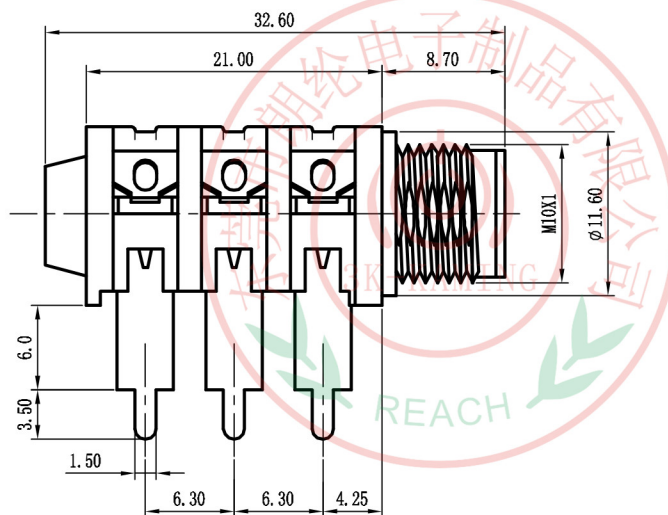

ALLOWANCE	
UNDER 3	±0.1
3 TO 6	+0.15
6 TO 15	+0.2
15 TO 50	+0.25
50 OVER	+0.3

SCHEMATIA

MODEL NO: SJ-6307D	ALLOWANCE:	DRAWN BY:
TYPE: 6.35 PHONE JACK	UNIT: mm	CHECHED BY:
MATERIAL NO:	SCALE:	APPROVED BY:
PROJECTION		东莞市朗纶电子制品有限公司 Dongguan langlun electronic products Co., Ltd