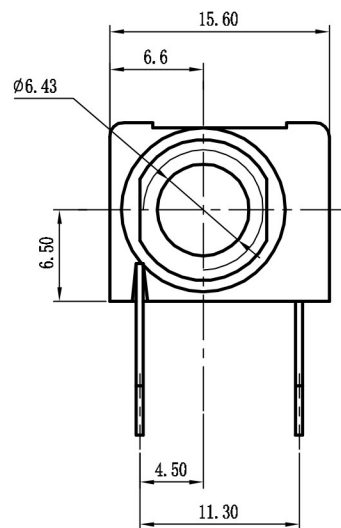

ALLOWANCE	
UNDER 3	±0.1
3 TO 6	+0.15
6 TO 15	+0.2
15 TO 50	+0.25
50 OVER	+0.3

SCHEMATIA

MODEL NO: SJ-6307D	ALLOWANCE:	DRAWN BY:
TYPE: 6.35 PHONE JACK	UNIT: mm	CHECHED BY:
MATERIAL NO:	SCALE:	APPROVED BY:
PROJECTION		东莞市朗纶电子制品有限公司 Dongguan langlun electronic products Co., Ltd