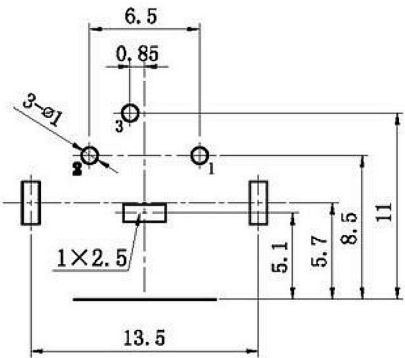

PCB板安装孔图

- 1 基座
- 2 后盖
- 3 铜壳
- 4 包圆
- 5 右中针
- 6 左中针
- 7 竖针