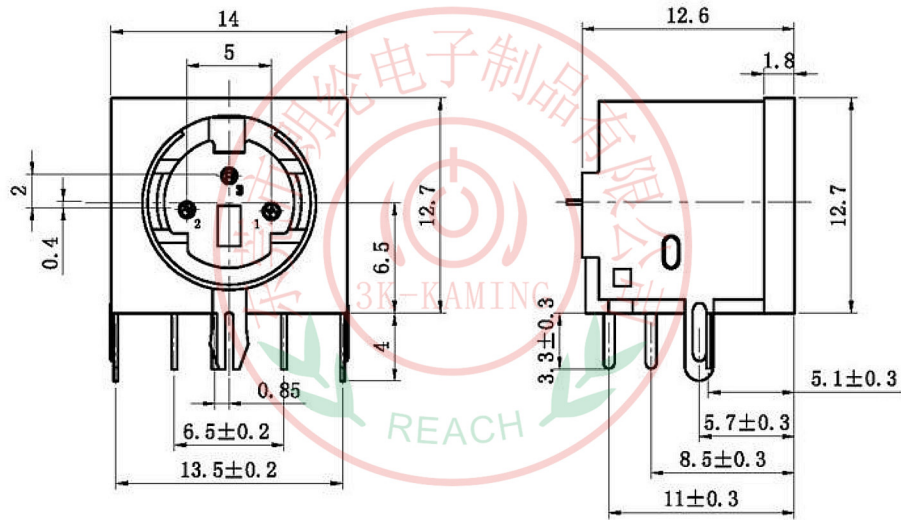

RoHS
Compliant
2002/95/EC

REV.	ECN.	NO.	APPD.

DIMENSIONS