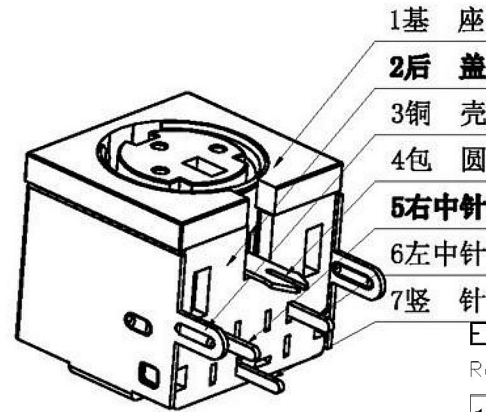

PCB板安装孔图

- 1 基座
- 2 后盖
- 3 铜壳
- 4 包圆
- 5 右中针
- 6 左中针
- 7 竖针