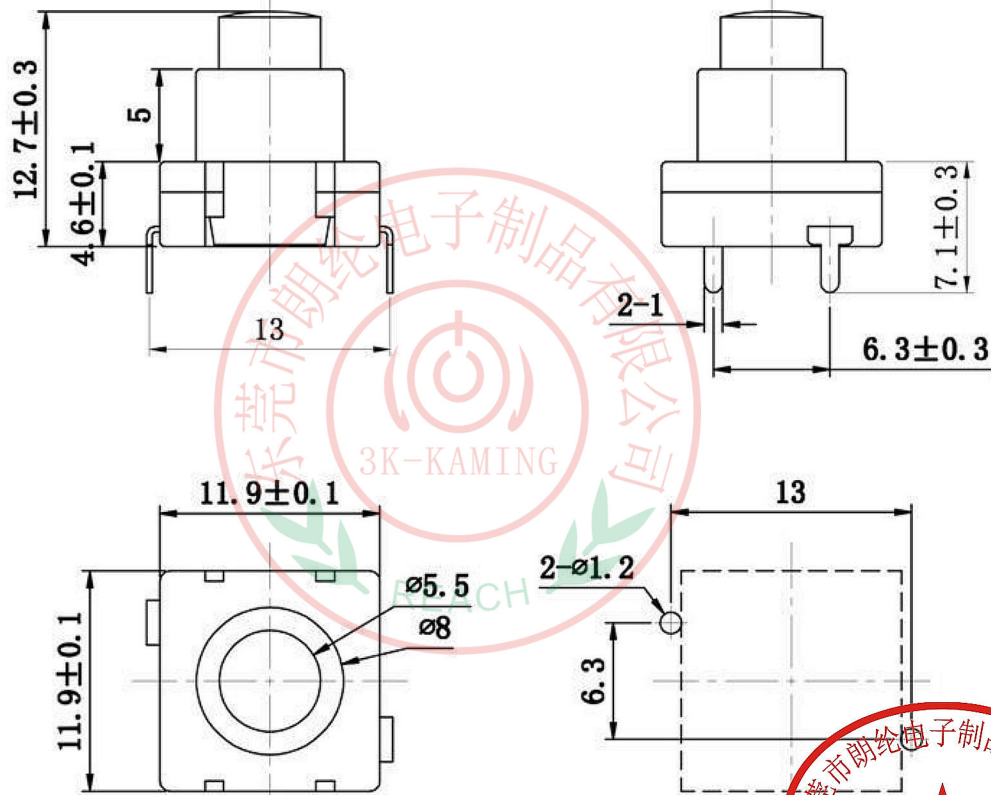

RoHS
Compliant
2002/95/EC

REV.	ECN.	NO.	APPD.

DIMENSIONS